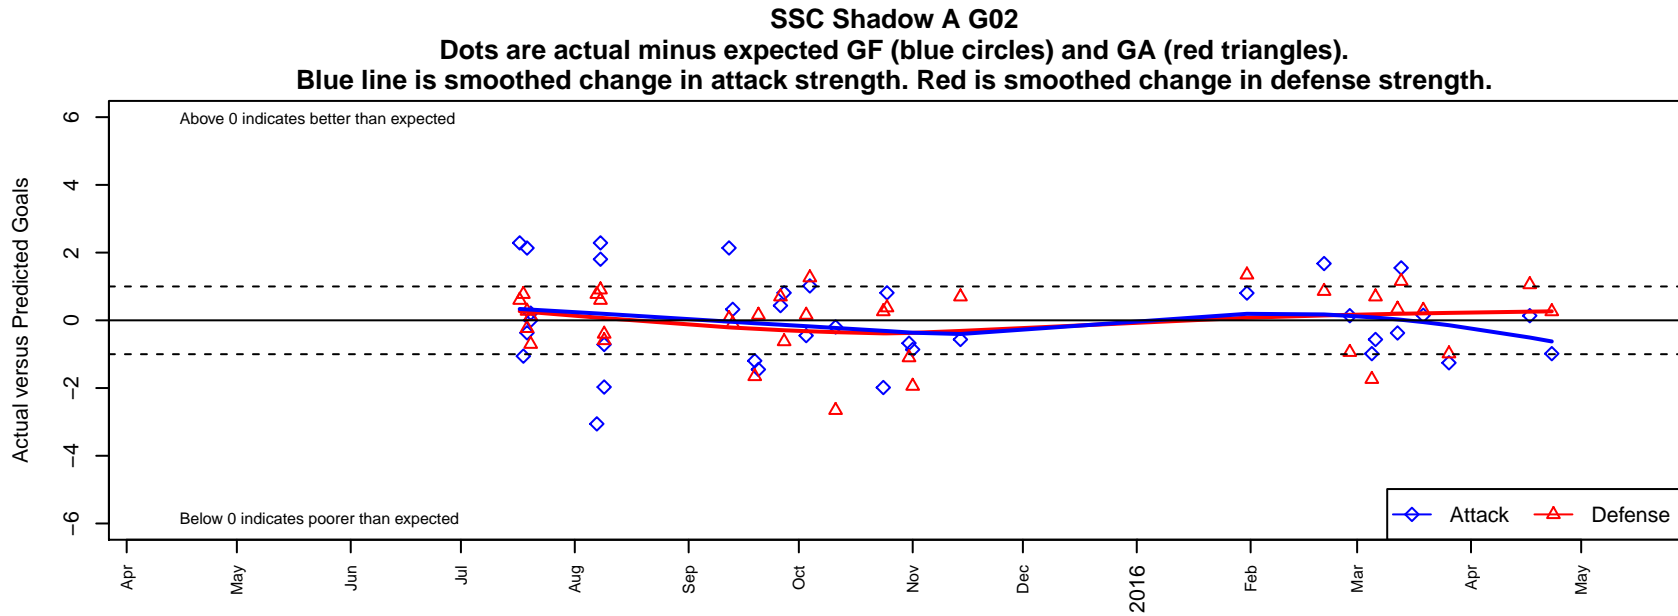

SSC Shadow A G02

Spokane SC Shadow
 Spokane, WA
 G02 total strength=1241
 attack=5.7 defense=3.72
 fall league = RCL G02 Div 2
 spr league = Win RCL G02 Div 2
 notes= Marta; Houston 2013-4;
 Thompson 2015

**attack and defense variance (black dot)
relative to other teams
and top 10 in region**

**attack and defense rating
relative to others at age
and all opponents in last 13 months**

Performance relative to 13 month average