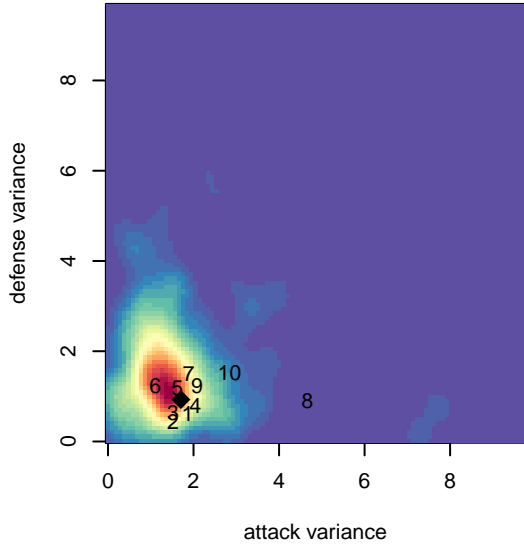

SSC Shadow A G02

Spokane SC Shadow
 Spokane, WA
 G02 total strength=1241
 attack=5.7 defense=3.72
 fall league = RCL G02 Div 2
 spr league = Win RCL G02 Div 2
 notes= Marta; Houston 2013-4;
 Thompson 2015

**attack and defense variance (black dot)
relative to other teams
and top 10 in region**

**attack and defense rating
relative to others at age
and all opponents in last 13 months**

Performance relative to 13 month average