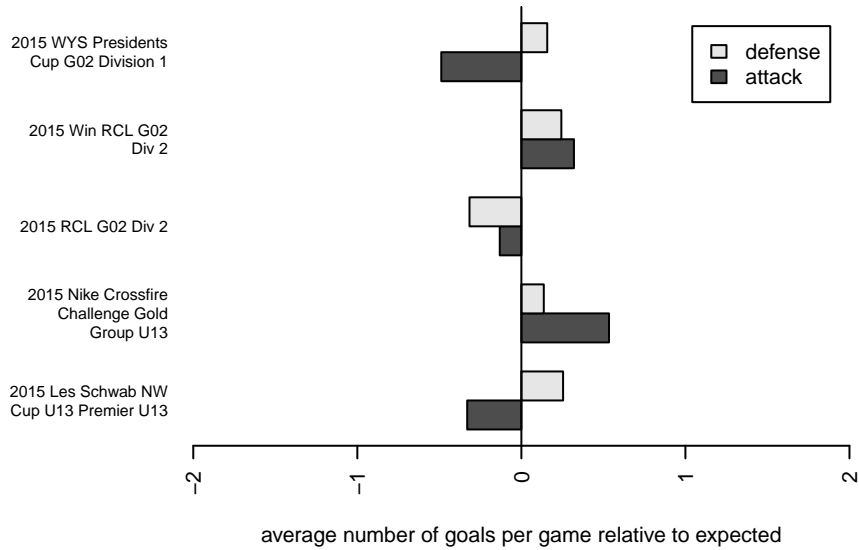

SSC Shadow A G02

Spokane SC Shadow
 Spokane, WA
 G02 total strength=1241
 attack=5.7 defense=3.72
 fall league = RCL G02 Div 2
 spr league = Win RCL G02 Div 2
 notes= Marta; Houston 2013-4;
 Thompson 2015

**attack and defense variance (black dot)
relative to other teams
and top 10 in region**

**attack and defense rating
relative to others at age
and all opponents in last 13 months**

Performance relative to 13 month average