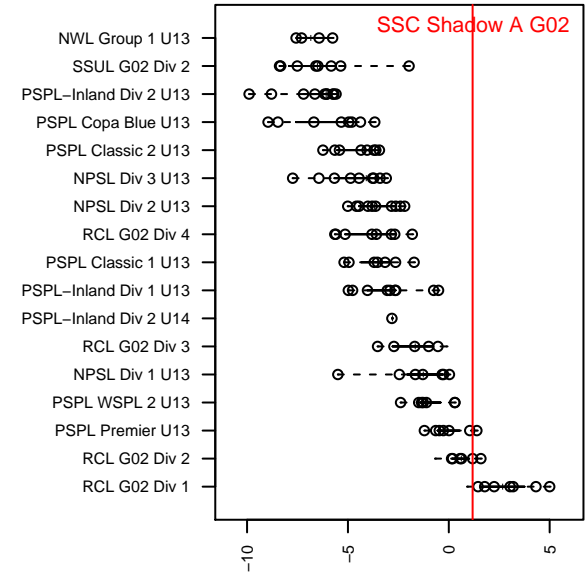

SSC Shadow A G02

Spokane SC Shadow
 Spokane, WA
 G02 total strength=1241
 attack=5.7 defense=3.72
 fall league = RCL G02 Div 2
 spr league = Win RCL G02 Div 2
 notes= Marta; Houston 2013-4;
 Thompson 2015

alt names used:
 SSC Shadow G02-A
 SSC SHADOW GU13A (WA)
 SSC SHADOW THOMPSON (WA)
 SSC Shadow G02-A
 SSC Shadow G02-A

Venues played:
 2015 Nike Crossfire Challenge Gold Group U13
 2015 Les Schwab NW Cup U13 Premier U13
 2015 RCL G02 Div 2
 2015 Win RCL G02 Div 2
 2015 WYS Presidents Cup G02 Division 1

**attack and defense variance (black dot)
relative to other teams
and top 10 in region**

**attack and defense rating
relative to others at age
and all opponents in last 13 months**

Performance relative to 13 month average